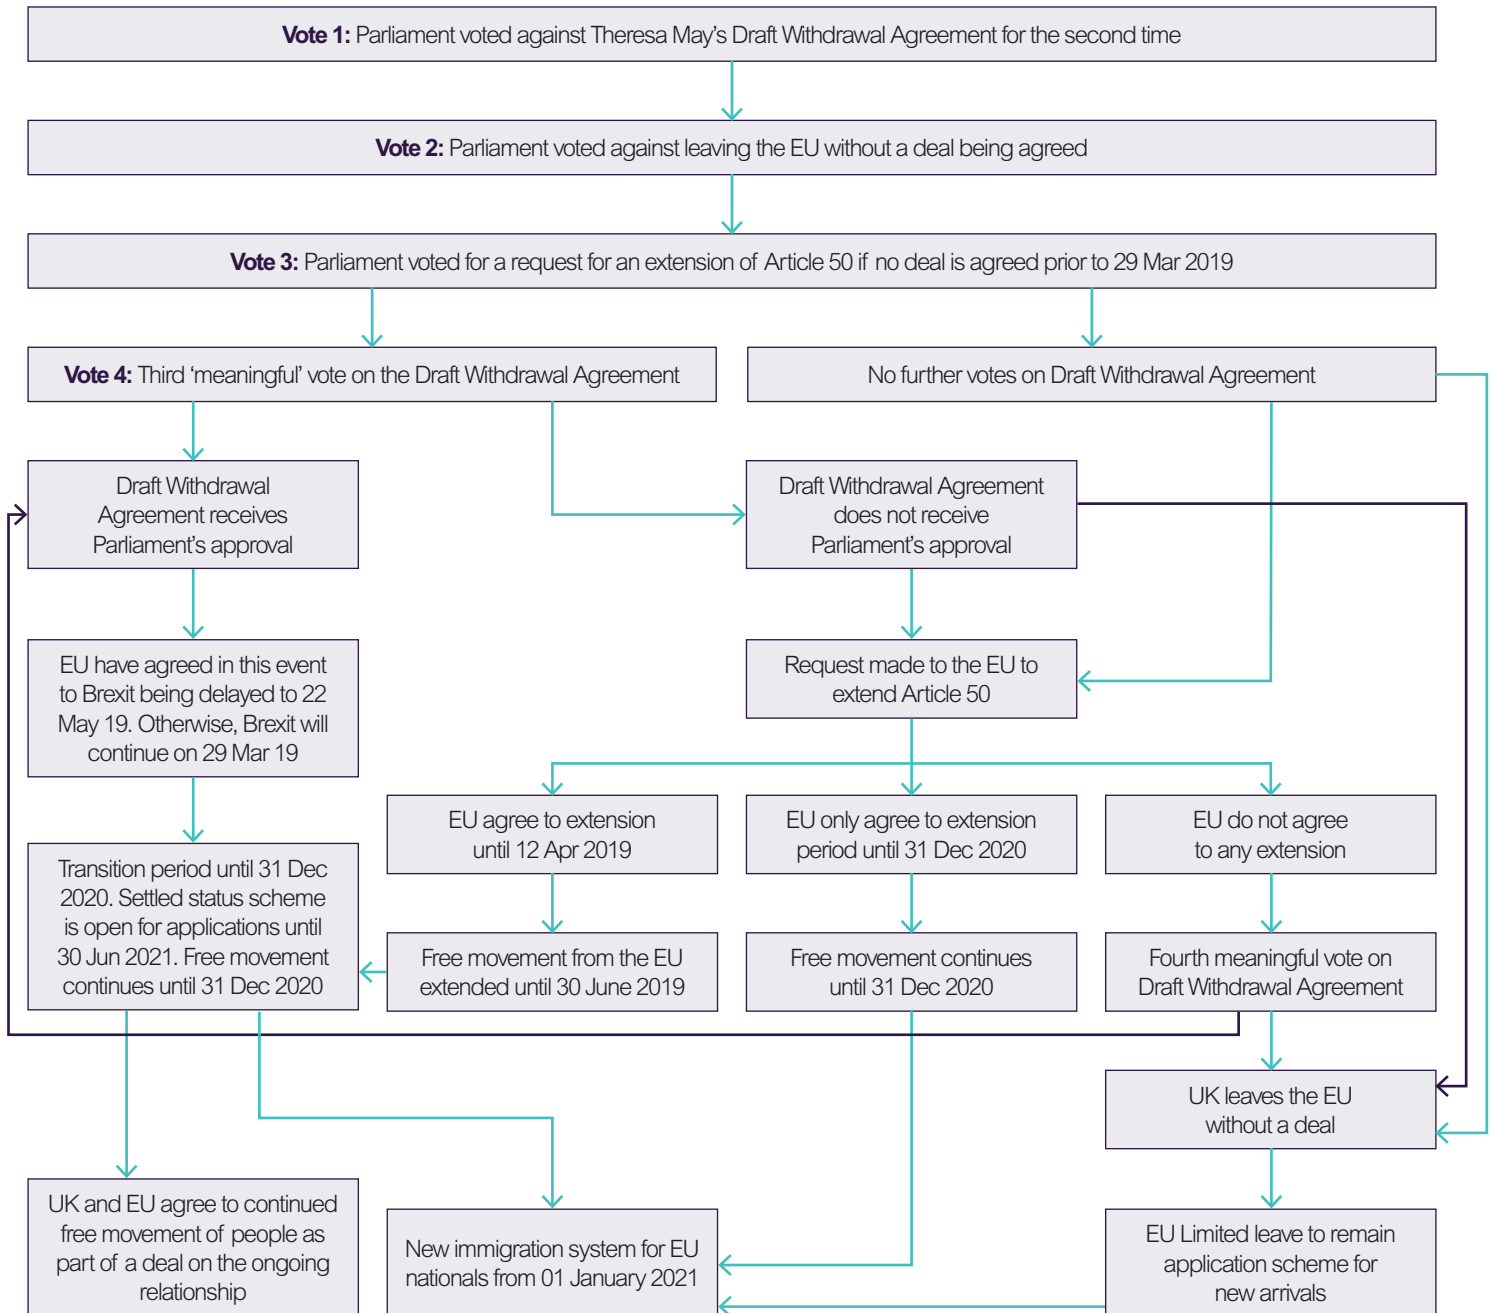

Brexit: what happens next?

Post-EU Conference Update

KEY CONTACTS

Gareth Wadley
Partner

dt: +44 (0) 207 653 1728
m: +44 (0) 7894 275 867
e: gareth.wadley@gateleyplc.com

Rizwana Ishaq
Senior Associate

dt: +44 (0) 161 836 7845
m: +44 (0) 7920 218 189
e: rizwana.ishaq@gateleyplc.com